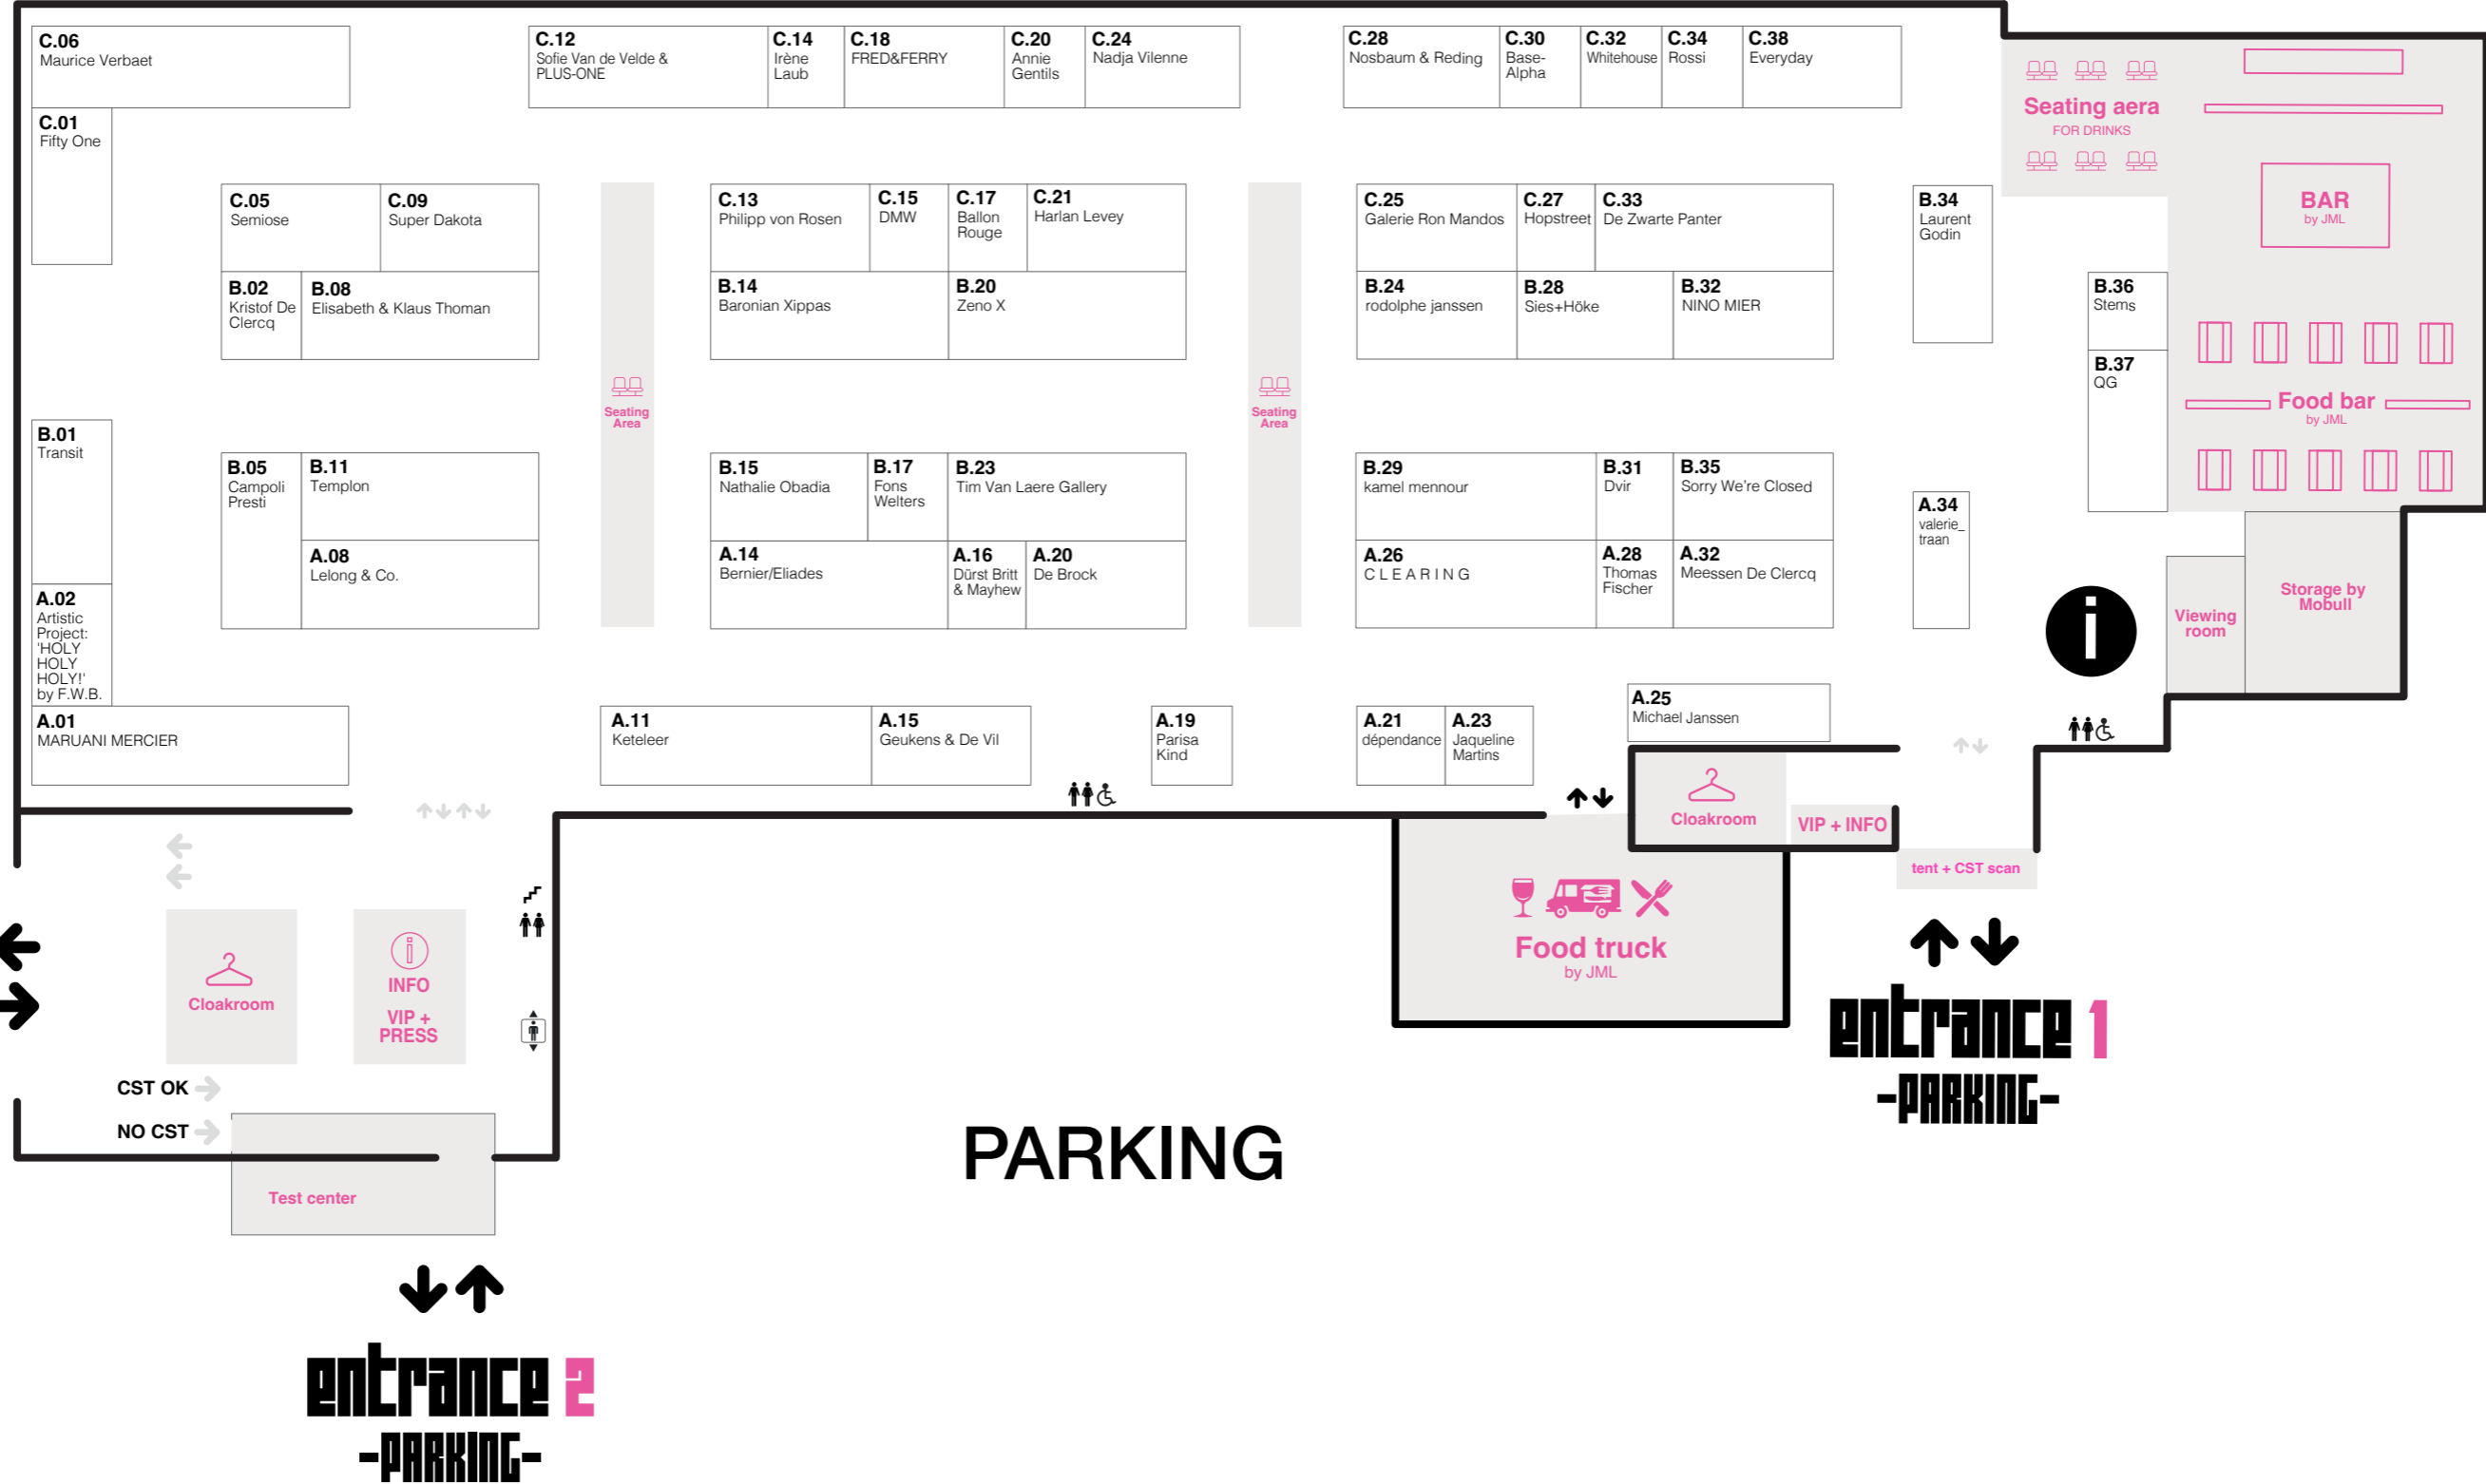

artantwerp

By Art Brussels

JAN VAN RIJSWIJKLAAN

entrance 2

entrance 1
-PARKING-

entrance 2
-PARKING-

PARKING